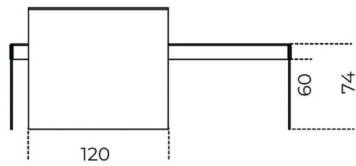

Cable management option:

OPTION 1\_For cable management, a hole diam. cm 6 on the top with 10cm minimum distance from the edge, can be arranged upon request.

OPTION 2\_Available, on request, version with the passage of the cables through the beam to be pulled out from one side. This version is realized with hole diam. cm 3,2 on the glass top corresponding to the beam with satin stainless steel ring, hole diam. cm 3,2 on the beam + hole cm 2,5 x 4,5 on the side of the desk and on the side cap for cables to exit.

## Cm (L x P x H)

160 x 80 x 74  
180 x 90 x 74  
200 x 90 x 74  
220 x 90 x 74  
240 x 90 x 74  
260 x 90 x 74  
300 x 90 x 74  
320 x 90 x 74

## Inches (L x P x H)

63 x 31½ x 29¼  
71 x 35½ x 29¼  
78¾ x 35½ x 29¼  
86¾ x 35½ x 29¼  
94½ x 35½ x 29¼  
102½ x 35½ x 29¼  
118¾ x 35½ x 29¼  
126 x 35½ x 29¼