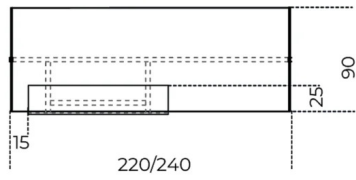

Cable management option:

OPTION 1\_For cable management, a hole diam. cm 6 on the top with 10cm minimum distance from the edge, can be arranged upon request.

OPTION 2\_Available, on request, version with the passage of the cables through the beam to be pulled out from one side. This version is realized with hole diam. cm 3,2 on the glass top corresponding to the beam with satin stainless steel ring, hole diam. cm 3,2 on the beam + hole cm 2,5 x 4,5 on the side of the desk and on the side cap for cables to exit.

## Cm (L x P x H)

160 x 80 x 74  
180 x 90 x 74  
200 x 90 x 74  
220 x 90 x 74  
240 x 90 x 74  
260 x 90 x 74  
300 x 90 x 74  
320 x 90 x 74

## Inches (L x P x H)

63 x 31½ x 29¼  
71 x 35½ x 29¼  
78¾ x 35½ x 29¼  
86¾ x 35½ x 29¼  
94½ x 35½ x 29¼  
102½ x 35½ x 29¼  
118¾ x 35½ x 29¼  
126 x 35½ x 29¼