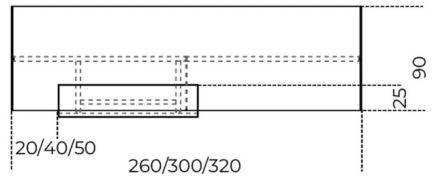

Cable management option:

OPTION 1\_For cable management, a hole diam. cm 6 on the top with 10cm minimum distance from the edge, can be arranged upon request.

OPTION 2\_Available, on request, version with the passage of the cables through the beam to be pulled out from one side. This version is realized with hole diam. cm 3,2 on the glass top corresponding to the beam with satin stainless steel ring, hole diam. cm 3,2 on the beam + hole cm 2,5 x 4,5 on the side of the desk and on the side cap for cables to exit.

## Cm (L x P x H)

160 x 80 x 74  
180 x 90 x 74  
200 x 90 x 74  
220 x 90 x 74  
240 x 90 x 74  
260 x 90 x 74  
300 x 90 x 74  
320 x 90 x 74

## Inches (L x P x H)

63 x 31½ x 29¼  
71 x 35½ x 29¼  
78¾ x 35½ x 29¼  
86¾ x 35½ x 29¼  
94½ x 35½ x 29¼  
102½ x 35½ x 29¼  
118¾ x 35½ x 29¼  
126 x 35½ x 29¼