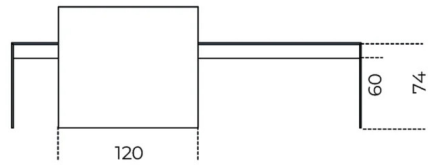

Cable management option:

OPTION 1\_For cable management, a hole diam. cm 6 on the top with 10cm minimum distance from the edge, can be arranged upon request.

OPTION 2\_Available, on request, version with the passage of the cables through the beam to be pulled out from one side. This version is realized with hole diam. cm 3,2 on the glass top corresponding to the beam with satin stainless steel ring, hole diam. cm 3,2 on the beam + hole cm 2,5 x 4,5 on the side of the desk and on the side cap for cables to exit.

## Cm (L x P x H)

160 x 80 x 74  
180 x 90 x 74  
200 x 90 x 74  
220 x 90 x 74  
240 x 90 x 74  
260 x 90 x 74  
300 x 90 x 74  
320 x 90 x 74

## Inches (L x P x H)

63 x 31½ x 29¼  
71 x 35½ x 29¼  
78¾ x 35½ x 29¼  
86¾ x 35½ x 29¼  
94½ x 35½ x 29¼  
102½ x 35½ x 29¼  
118¾ x 35½ x 29¼  
126 x 35½ x 29¼