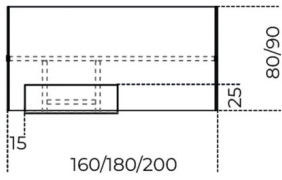

Cable management option:

OPTION 1\_For cable management, a hole diam. cm 6 on the top with 10cm minimum distance from the edge, can be arranged upon request.

OPTION 2\_Available, on request, version with the passage of the cables through the beam to be pulled out from one side. This version is realized with hole diam. cm 3,2 on the glass top corresponding to the beam with satin stainless steel ring, hole diam. cm 3,2 on the beam + hole cm 2,5 x 4,5 on the side of the desk and on the side cap for cables to exit.

## Cm (L x P x H)

160 x 80 x 74  
180 x 90 x 74  
200 x 90 x 74  
220 x 90 x 74  
240 x 90 x 74  
260 x 90 x 74  
300 x 90 x 74  
320 x 90 x 74

## Inches (L x P x H)

63 x 31½ x 29¼  
71 x 35½ x 29¼  
78¾ x 35½ x 29¼  
86¾ x 35½ x 29¼  
94½ x 35½ x 29¼  
102½ x 35½ x 29¼  
118¾ x 35½ x 29¼  
126 x 35½ x 29¼