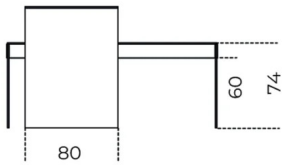

Cable management option:

OPTION 1\_For cable management, a hole diam. cm 6 on the top with 10cm minimum distance from the edge, can be arranged upon request.

OPTION 2\_Available, on request, version with the passage of the cables through the beam to be pulled out from one side. This version is realized with hole diam. cm 3,2 on the glass top corresponding to the beam with satin stainless steel ring, hole diam. cm 3,2 on the beam + hole cm 2,5 x 4,5 on the side of the desk and on the side cap for cables to exit.

## Cm (L x P x H)

160 x 80 x 74  
180 x 90 x 74  
200 x 90 x 74  
220 x 90 x 74  
240 x 90 x 74  
260 x 90 x 74  
300 x 90 x 74  
320 x 90 x 74

## Inches (L x P x H)

63 x 31½ x 29¼  
71 x 35½ x 29¼  
78¾ x 35½ x 29¼  
86¾ x 35½ x 29¼  
94½ x 35½ x 29¼  
102½ x 35½ x 29¼  
118¾ x 35½ x 29¼  
126 x 35½ x 29¼